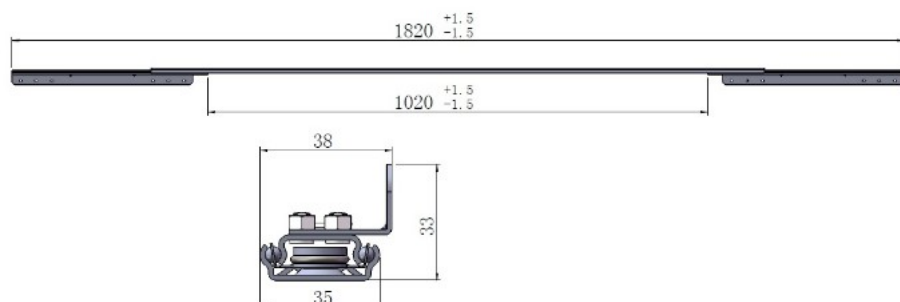

PRODUCT SHEET

Description:

Synchron Slide S 1250/1020, Opening 1020mm, Wing 370mm, Total Open Length:1820mm, Closed Length:1250mm, Load Cap., 60 Kg. Profile Height:35mm, Mounting Height:38mm, Steel, Thickness 1,5mm

Item number:

24.03.561-0

Units	Box	Carton	HS Code	Barcode
Pair	1	10	8302420090	 5704866088213

SISO A/S

Mileparken 11
DK-2740 Skovlunde
Denmark
VAT: DK 24786013

Phone +45 45 830 900

www.siso.dk
siso@siso.dk

Danske Bank
Nytorv Branch
Copenhagen
SWIFT: DABADKKK

Account no.
4180 3112 112936
IBAN Account
DK7230003112112936