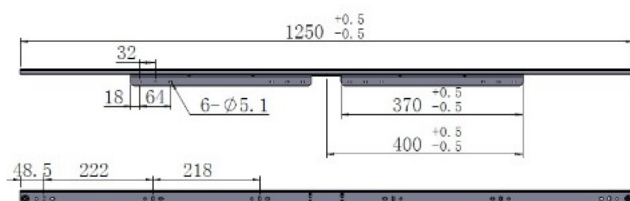

PRODUCT SHEET

Description:

Synchron Slide S 1250/1020, Opening 1020mm, Wing 370mm, Total Open Length:1820mm, Closed Length:1250mm, Load Cap., 60 Kg. Profile Height:35mm, Mounting Height:38mm, Steel, Thickness 1,5mm

Item number:

24.03.561-0

Units	Box	Carton	HS Code	Barcode
Pair	1	10	8302420090	 5704866088213

SISO A/S

Mileparken 11
DK-2740 Skovlunde
Denmark
VAT: DK 24786013

Phone +45 45 830 900

www.siso.dk
siso@siso.dk

Danske Bank
Nytorv Branch
Copenhagen
SWIFT: DABADKKK

Account no.
4180 3112 112936
IBAN Account
DK7230003112112936